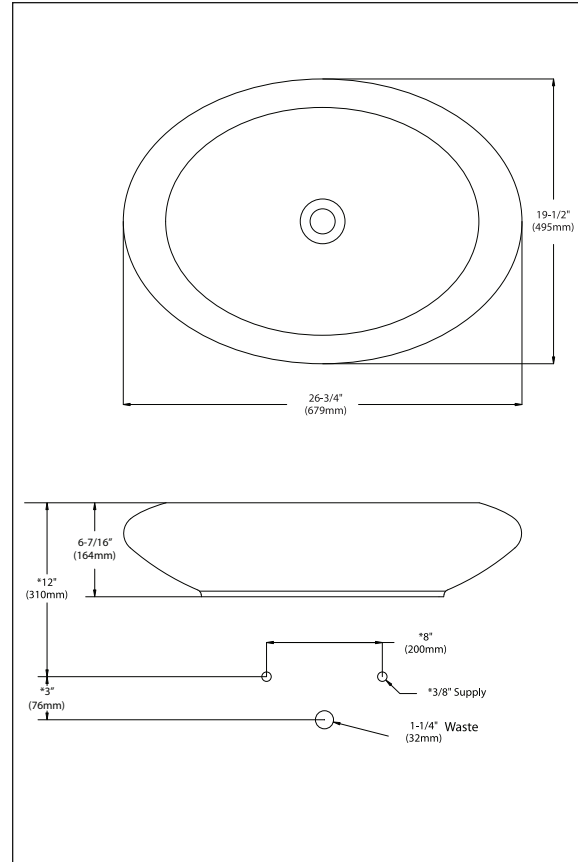

### ■ DESIGN

Rimless, oval design for countertop installation

### ■ SPECIFICATIONS

Waste: 1-1/4" O.D.  
Size: 26-3/4"W x 19-1/2"D  
Basin: 22"W x 16-3/8"D  
Material: Vitreous china  
Warranty: Five Year Limited Warranty  
Shipping Weight: **LT380G**  
38 lbs.

Shipping Dimensions: **LT380G**  
27-9/16"W x 19-11/16"L  
x 7-1/16"H

*Fixture dimensions meet ANSI/ASME standard  
A112.19.2 and CAN/CSA B 45 requirements.*

*Listing / Approvals: c-UPC, City of Los Angeles,  
State of Massachusetts, and others.*

*These dimensions and specifications are subject to  
change without notice.*